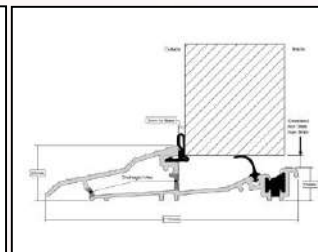

## Low Threshold Options

37mm Low uPVC

25mm Aluminium AM3-70

25mm Aluminium AM3 Part M Compliant

Cills available in 85mm, 150mm & 180mm depending on colour