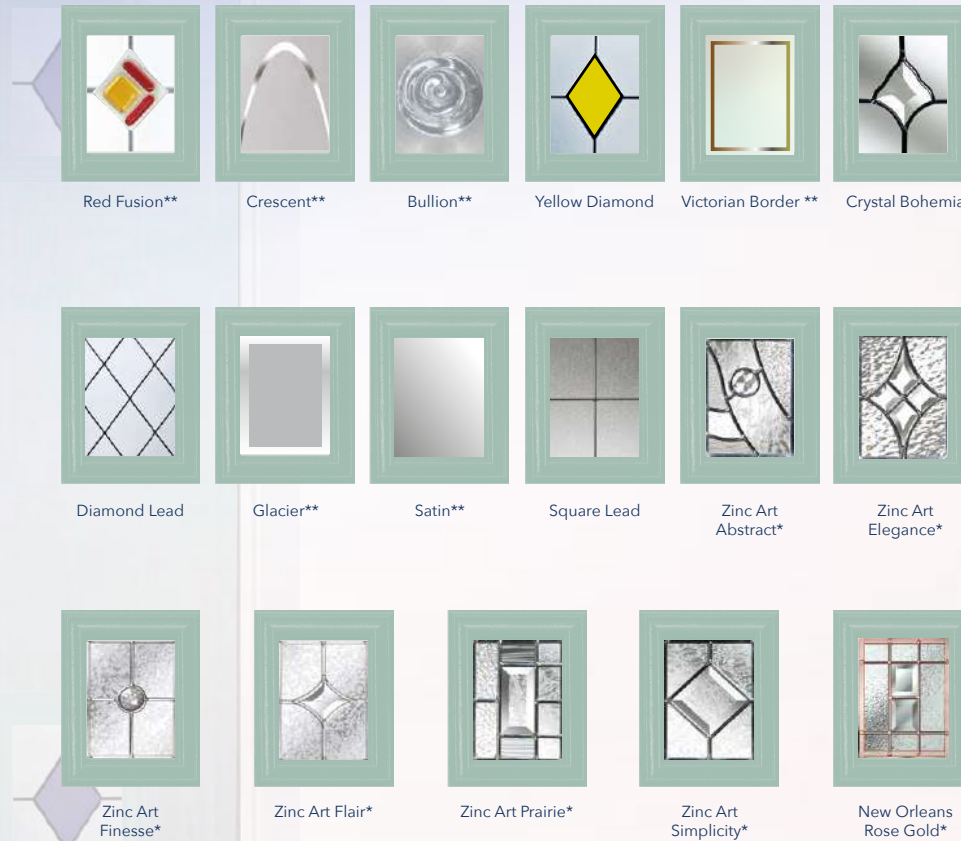

The Granby

A modern variation of the cottage style door.
The glazing can be reversed to start on the left or right side of the door.

Decorative Glass Options

The Granby
Colour - Chartwell Green
Glass - Blue (Coloured) Diamond

- RAL 9016 WHITE
- RAL 9001 CREAM
- DUCK EGG BLUE
- RAL 7001 SILVER GREY
- RAL 7016 ANTHRACITE GREY
- CHARTWELL GREEN
- RAL 6009 GREEN
- RAL 3011 RED
- RAL 5011 BLUE
- RAL 7015 SLATE GREY
- IRISH OAK
- RAL 8001 GOLDEN OAK
- ROSEWOOD
- RAL 8022 BLACK BROWN
- RAL 9011 BLACK
- RAL 7038 AGATE GREY
- RAL 7032 PEBBLE GREY

*This range of triple glazed designs encapsulate traditional bevels and obscure glass patterns inside a clear sealed unit and can not be modified or changed.

**The satin backing glass is an integral part of the design and can not modified or changed.