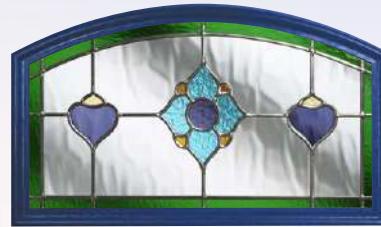

Decorative Glass Options

Dorchester*