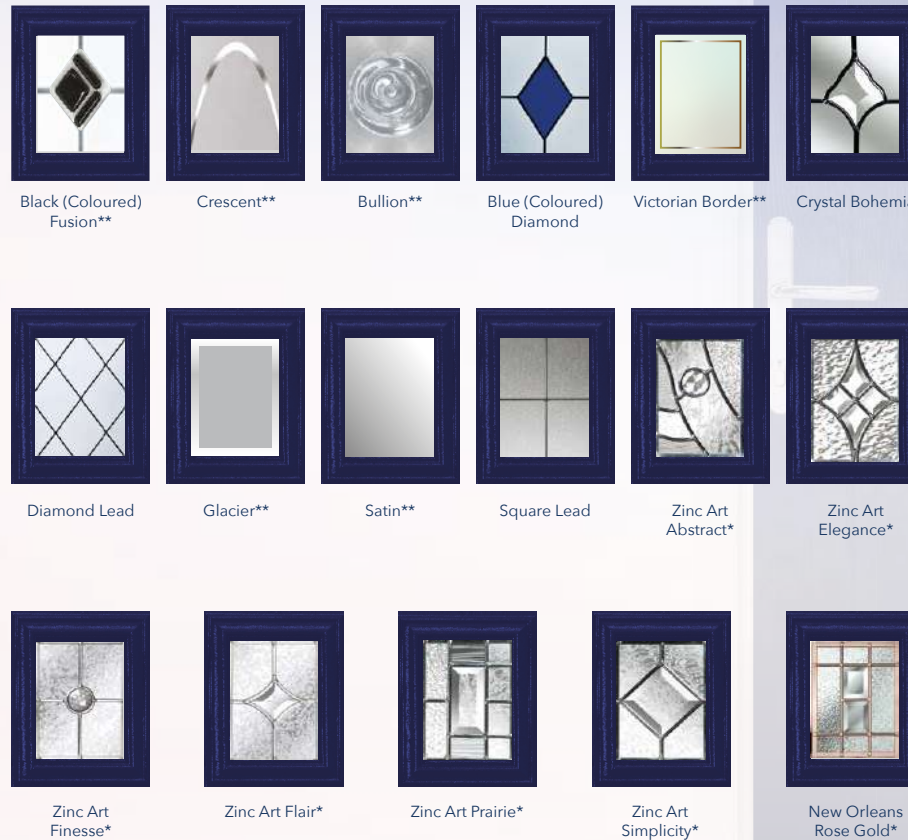

\*\*The satin backing glass is an integral part of the design and can not modified or changed.

# The Wellow 5 Curve

- RAL 9016  
WHITE
- RAL 9001  
CREAM
- DUCK EGG  
BLUE
- RAL 7001  
SILVER GREY
- RAL 7016  
ANTHRACITE  
GREY
- CHARTWELL  
GREEN
- RAL 6009  
GREEN
- RAL 3011  
RED
- RAL 5011  
BLUE
- RAL 7015  
SLATE GREY
- IRISH  
OAK
- RAL 8001  
GOLDEN  
OAK
- ROSEWOOD
- RAL 8022  
BLACK  
BROWN
- RAL 9011  
BLACK
- RAL 7038  
AGATE GREY
- RAL 7032  
PEBBLE  
GREY

**The Wellow 5 Curve**  
Colour - Blue  
Glass - Crystal Bohemia

Five rectangle apertures positioned to create a stylish concave or convex crescent of matching glazed areas.

## Decorative Glass Options

\*This range of triple glazed designs encapsulate traditional bevels and obscure glass patterns inside a clear sealed unit and can not be modified or changed.  
\*\*The satin backing glass is an integral part of the design and can not be modified or changed.