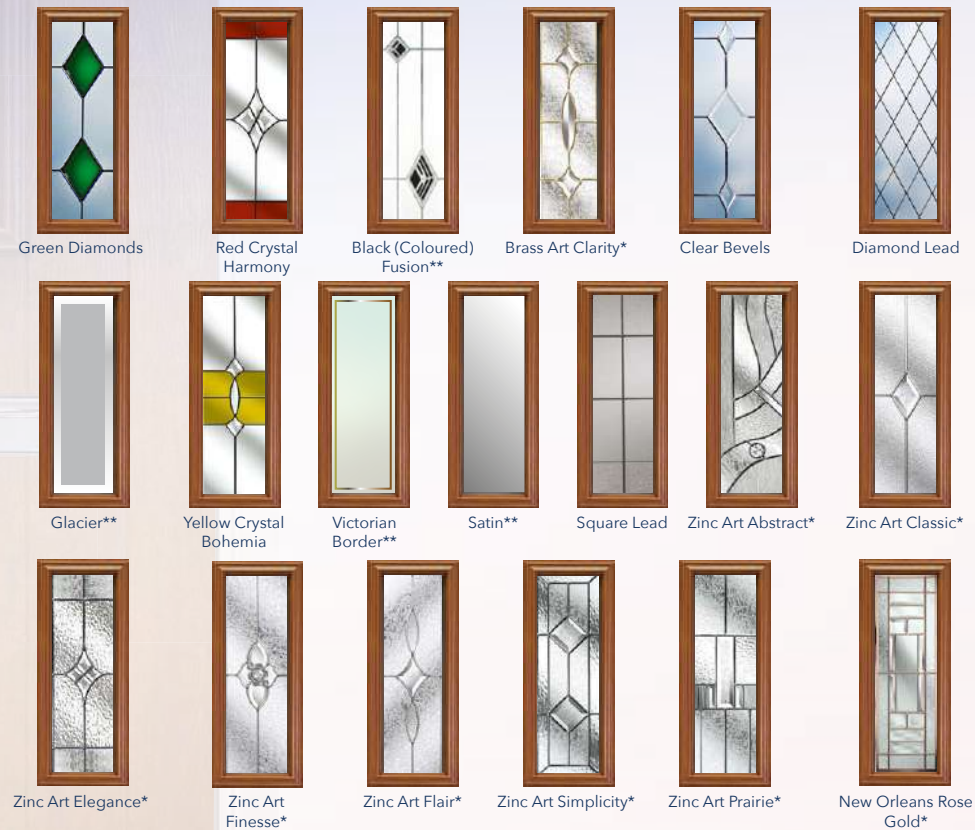

The Normanton

A medium rectangle of glass in a cottage style door featuring stylish double or triple glazed designs.

Decorative Glass Options

The Normanton
Colour - Golden Oak
Glass - New Orleans Rose Gold*

- RAL 9016 WHITE
- RAL 9001 CREAM
- DUCK EGG BLUE
- RAL 7001 SILVER GREY
- RAL 7016 ANTHRACITE GREY
- CHARTWELL GREEN
- RAL 6009 GREEN
- RAL 3011 RED
- RAL 5011 BLUE
- RAL 7015 SLATE GREY
- IRISH OAK
- RAL 8001 GOLDEN OAK
- ROSEWOOD
- RAL 8022 BLACK BROWN
- RAL 9011 BLACK
- RAL 7038 AGATE GREY
- RAL 7032 PEBBLE GREY

*This range of triple glazed designs encapsulate traditional bevels and obscure glass patterns inside a clear sealed unit and can not be modified or changed.
**The satin backing glass is an integral part of the design and can not modified or changed.