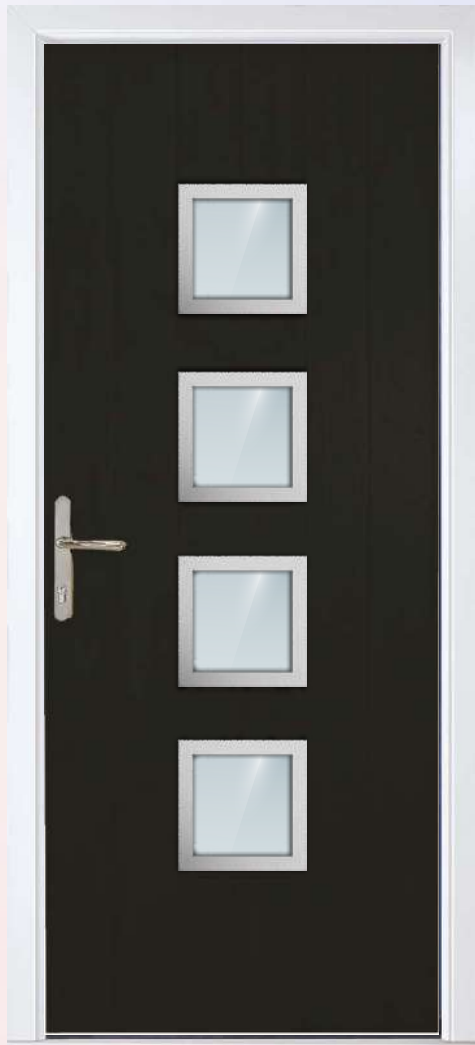

The Urban Wellow 4

- RAL 9016
  WHITE
- RAL 9001
  CREAM
- DUCK EGG
  BLUE
- RAL 7001
  SILVER GREY
- RAL 7016
  ANTHRACITE
  GREY
- CHARTWELL
  GREEN
- RAL 6009
  GREEN
- RAL 3011
  RED
- RAL 5011
  BLUE
- RAL 7015
  SLATE GREY
- IRISH
  OAK
- RAL 8001
  GOLDEN
  OAK
- ROSEWOOD
- RAL 8022
  BLACK
  BROWN
- RAL 9011
  BLACK
- RAL 7038
  AGATE GREY
- RAL 7032
  PEBBLE
  GREY

The Urban Wellow 4
Colour - Black
Glass - Glazed

Four silver squares positioned in the centre to the left or right of the door surrounding a range of stylish glass designs.