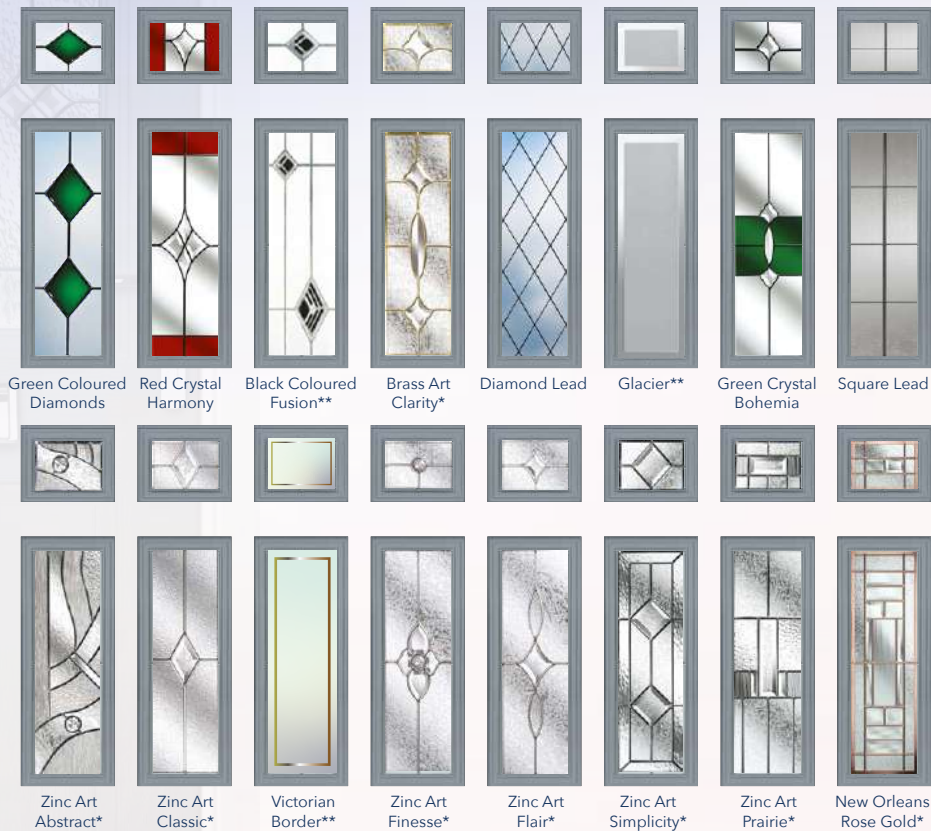

The Rufford 4

Two additional panes of glass to complement this traditional Edward door.

Decorative Glass Options

The Rufford 4
Colour - Silver Grey
Glass - Zinc Art Elegance*

RAL 9016
WHITE

RAL 9001
CREAM

DUCK EGG
BLUE

RAL 7001
SILVER GREY

RAL 7016
ANTHRACITE
GREY

CHARTWELL
GREEN

RAL 6009
GREEN

RAL 3011
RED

RAL 5011
BLUE

RAL 7015
SLATE GREY

IRISH
OAK

RAL 8001
GOLDEN
OAK

ROSEWOOD

RAL 8022
BLACK
BROWN

RAL 9011
BLACK

RAL 7038
AGATE GREY

RAL 7032
PEBBLE
GREY

*This range of triple glazed designs encapsulate traditional bevels and obscure glass patterns inside a clear sealed unit and can not be modified or changed.

**The satin backing glass is an integral part of the design and can not be modified or changed.