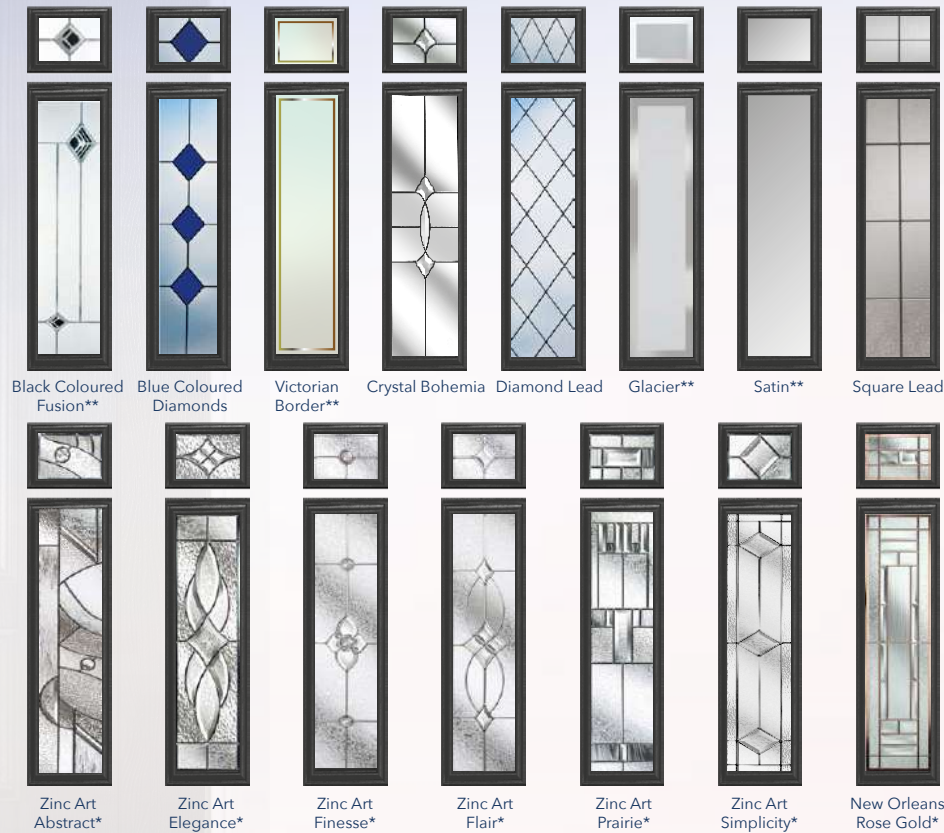

The Wellow 3 Long

Two small and one large glazed area with co-ordinating glass designs.

Decorative Glass Options

The Wellow 3 Long
Colour - Anthracite Grey
Glass - Diamond Lead

RAL 9016
WHITE

RAL 9001
CREAM

DUCK EGG
BLUE

RAL 7001
SILVER GREY

RAL 7016
ANTHRACITE
GREY

CHARTWELL
GREEN

RAL 6009
GREEN

RAL 3011
RED

RAL 5011
BLUE

RAL 7015
SLATE GREY

IRISH
OAK

RAL 8001
GOLDEN
OAK

ROSEWOOD

RAL 8022
BLACK
BROWN

RAL 9011
BLACK

RAL 7038
AGATE GREY

RAL 7032
PEBBLE
GREY

*This range of triple glazed designs encapsulate traditional bevels and obscure glass patterns inside a clear sealed unit and can not be modified or changed.

**The satin backing glass is an integral part of the design and can not modified or changed.