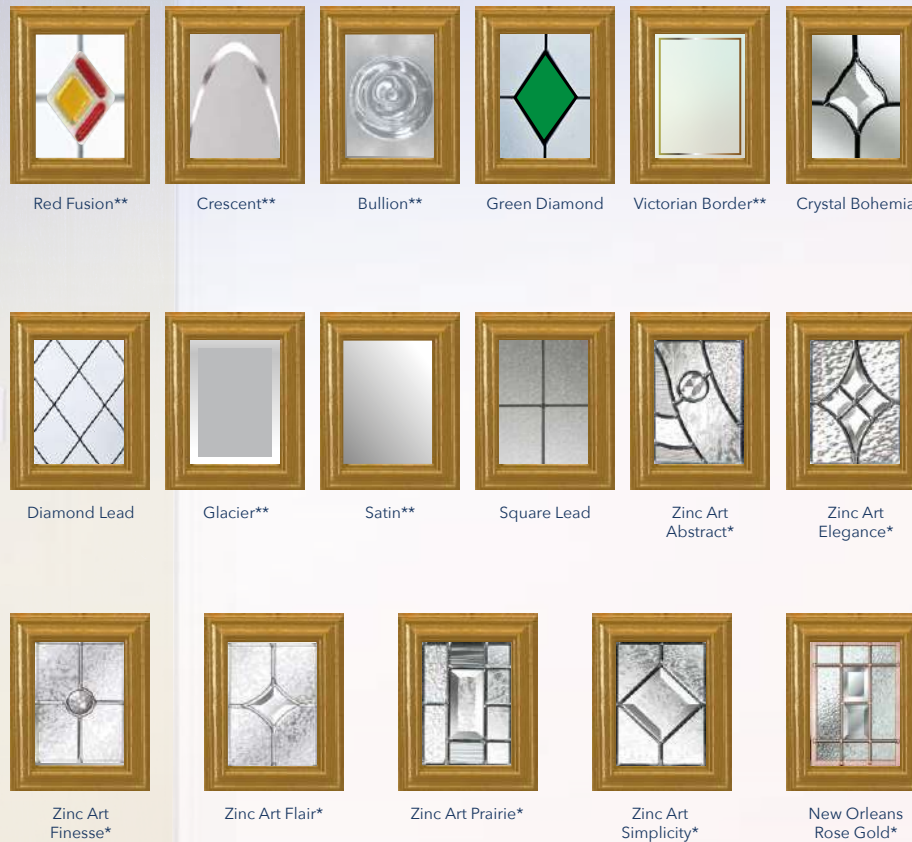

**The Kelham**  
Colour - Golden Oak  
Glass - Brass Art Gallery

A half-glazed cottage door with a stylish range of double or triple glazed glass designs.  
Also available with an integral blind or Georgian Grill cassette.

## Decorative Glass Options

\*This range of triple glazed designs encapsulate traditional bevels and obscure glass patterns inside a clear sealed unit and can not be modified or changed.  
\*\*The satin backing glass is an integral part of the design and can not be modified or changed.

# The Wellow 2

Two matching glazed areas in the cottage style door for a modern appearance.

## Decorative Glass Options

**The Wellow 2**  
Colour - Irish Oak  
Glass - Crystal Bohemia

RAL 9016  
WHITE

RAL 9001  
CREAM

DUCK EGG  
BLUE

RAL 7001  
SILVER GREY

RAL 7016  
ANTHRACITE  
GREY

CHARTWELL  
GREEN