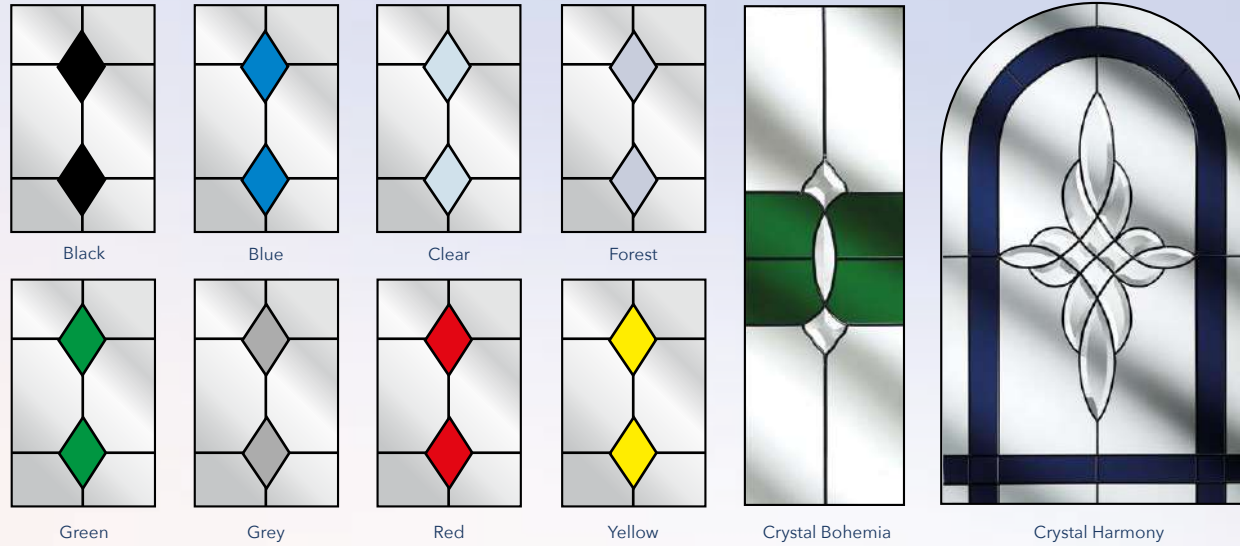

DUCK EGG  
BLUE

RAL 7001  
SILVER GREY

RAL 7016  
ANTHRACITE  
GREY

CHARTWELL  
GREEN

RAL 6009  
GREEN

RAL 3011  
RED

RAL 5011  
BLUE

RAL 7015  
SLATE GREY

IRISH  
OAK

RAL 8001  
GOLDEN  
OAK

ROSEWOOD

RAL 8022  
BLACK  
BROWN

RAL 9011  
BLACK

RAL 7038  
AGATE GREY

RAL 7032  
PEBBLE  
GREY

# Decorative Glass Options

## Decorative Glass

Coloured Diamond, Crystal Bohemia & Crystal Harmony are available in the following Colours