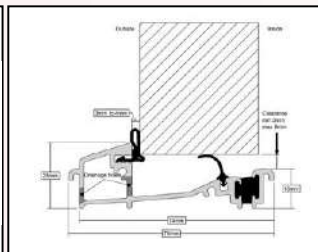

Cills available in 85mm, 150mm & 180mm depending on colour