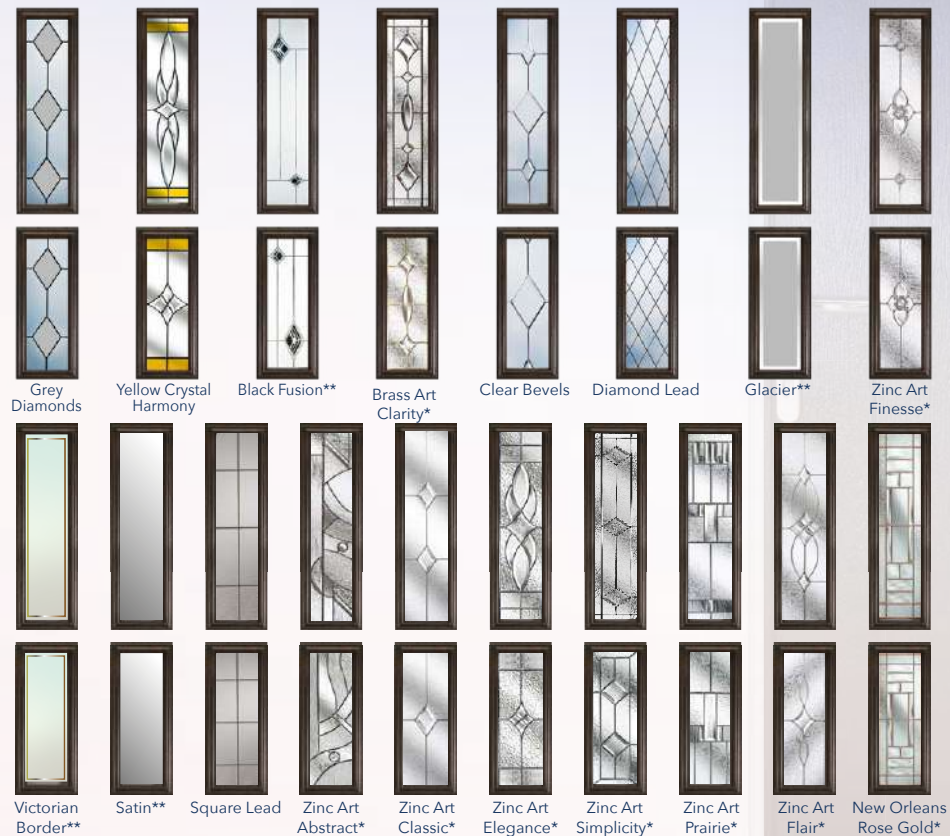

Decorative Glass Options

*This range of triple glazed designs encapsulate traditional bevels and obscure glass patterns inside a clear sealed unit and can not be modified or changed.
**The satin backing glass is an integral part of the design and can not modified or changed.