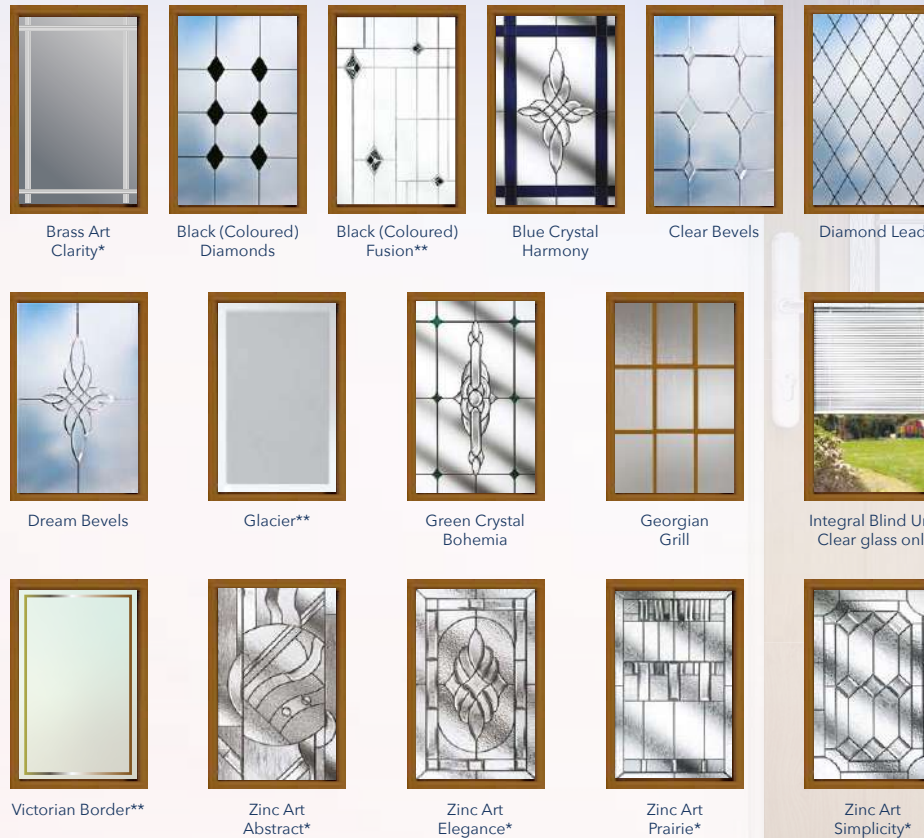

\*This range of triple glazed designs encapsulate traditional bevels and obscure glass patterns inside a clear sealed unit and can not be modified or changed.

\*\*The satin backing glass is an integral part of the design and can not modified or changed.

# The Kelham

- RAL 9016  
WHITE
- RAL 9001  
CREAM
- DUCK EGG  
BLUE
- RAL 7001  
SILVER GREY
- RAL 7016  
ANTHRACITE  
GREY
- CHARTWELL  
GREEN
- RAL 6009  
GREEN
- RAL 3011  
RED
- RAL 5011  
BLUE
- RAL 7015  
SLATE GREY
- IRISH  
OAK
- RAL 8001  
GOLDEN  
OAK
- ROSEWOOD
- RAL 8022  
BLACK  
BROWN
- RAL 9011  
BLACK
- RAL 7038  
AGATE GREY
- RAL 7032  
PEBBLE  
GREY

**The Kelham**  
Colour - Golden Oak  
Glass - Brass Art Gallery

A half-glazed cottage door with a stylish range of double or triple glazed glass designs.  
Also available with an integral blind or Georgian Grill cassette.

## Decorative Glass Options

\*This range of triple glazed designs encapsulate traditional bevels and obscure glass patterns inside a clear sealed unit and can not be modified or changed.  
\*\*The satin backing glass is an integral part of the design and can not be modified or changed.