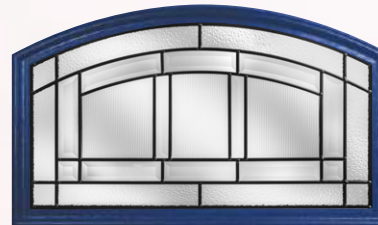

## Decorative Glass Options

Dorchester\*

Victorian Border\*\*

Numbers

Satin\*\*

New Orleans\*

New Orleans Rose Gold\*

\*This range of triple glazed designs encapsulate traditional bevels and obscure glass patterns inside a clear sealed unit and can not be modified or changed.  
\*\*The satin backing glass is an integral part of the design and can not modified or changed.