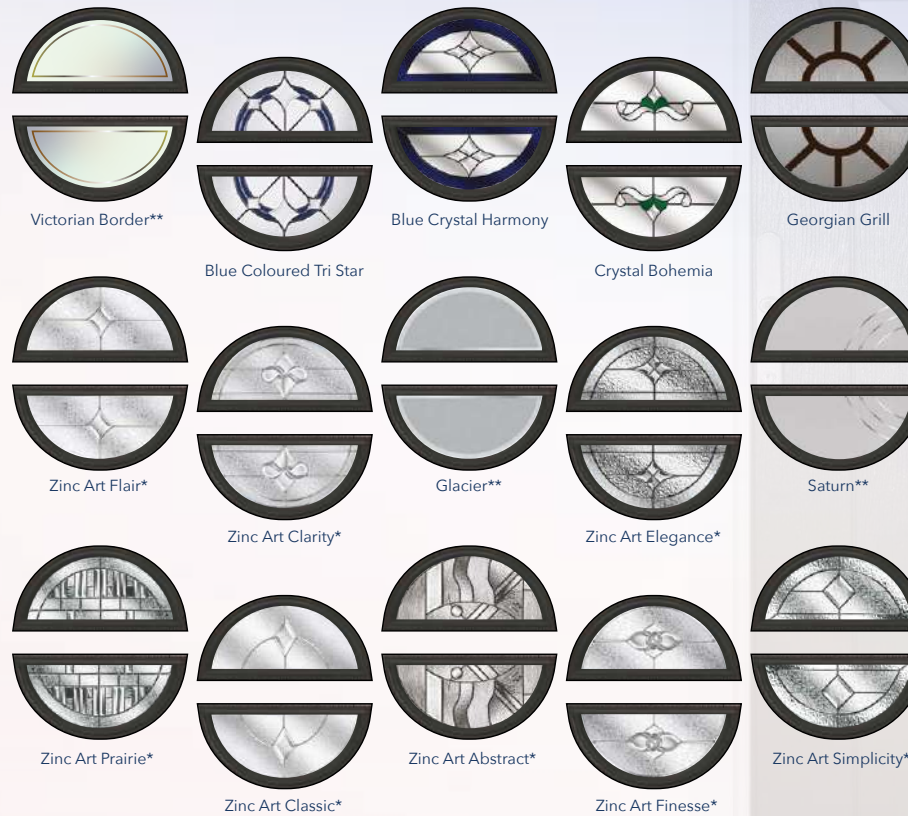

## Decorative Glass Options

\*This range of triple glazed designs encapsulate traditional bevels and obscure glass patterns inside a clear sealed unit and can not be modified or changed.  
\*\*The satin backing glass is an integral part of the design and can not modified or changed.