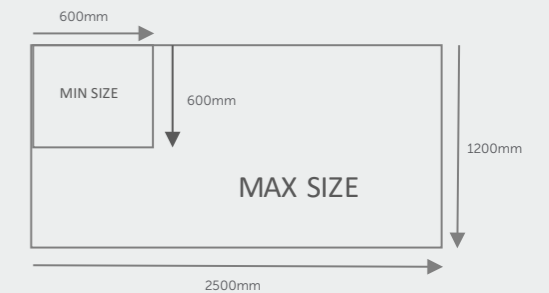

Internal sizes range from 600mm x 600mm up to 2500mm in length.

Kerb: The optional kerb is factory assembled and delivered in one piece to reduce time on site.

1. 4° pitch for optimum performance
2. Weathering tape for double waterproofing on joints
3. Self-aligning internal reinforcement for fast installation
4. Tilt fillet for optimum membrane run off
5. Fully welded mitred frame means you can install the skylight and waterproof it later