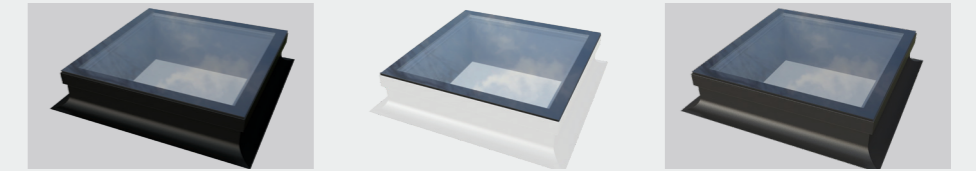

Wendland Flat Skylight

High quality at low prices

Flood your home with light

A Wendland flat skylight is the perfect choice for an extension or orangery – flooding the room below with daylight to create a living space that is bright and airy.

The beauty of the Wendland flat skylight is in its simple design. It blends well with modern homes but can also sit well within a more traditional setting. The unique design features edge-to-edge glass for a modern look – meaning that from the inside, you see only the sky above.

Standard colours: Black, white, grey (bespoke colours available on request)

Sizes: The Wendland flat skylight is designed to provide the maximum in uninterrupted sightlines and is available in a number of square or rectangular sizes.

Internal sizes range from 600mm x 600mm up to 2500mm in length.

Kerb: The optional kerb is factory assembled and delivered in one piece to reduce time on site.

1. 4° pitch for optimum performance
2. Weathering tape for double waterproofing on joints
3. Self-aligning internal reinforcement for fast installation
4. Tilt fillet for optimum membrane run off
5. Fully welded mitred frame means you can install the skylight and waterproof it later