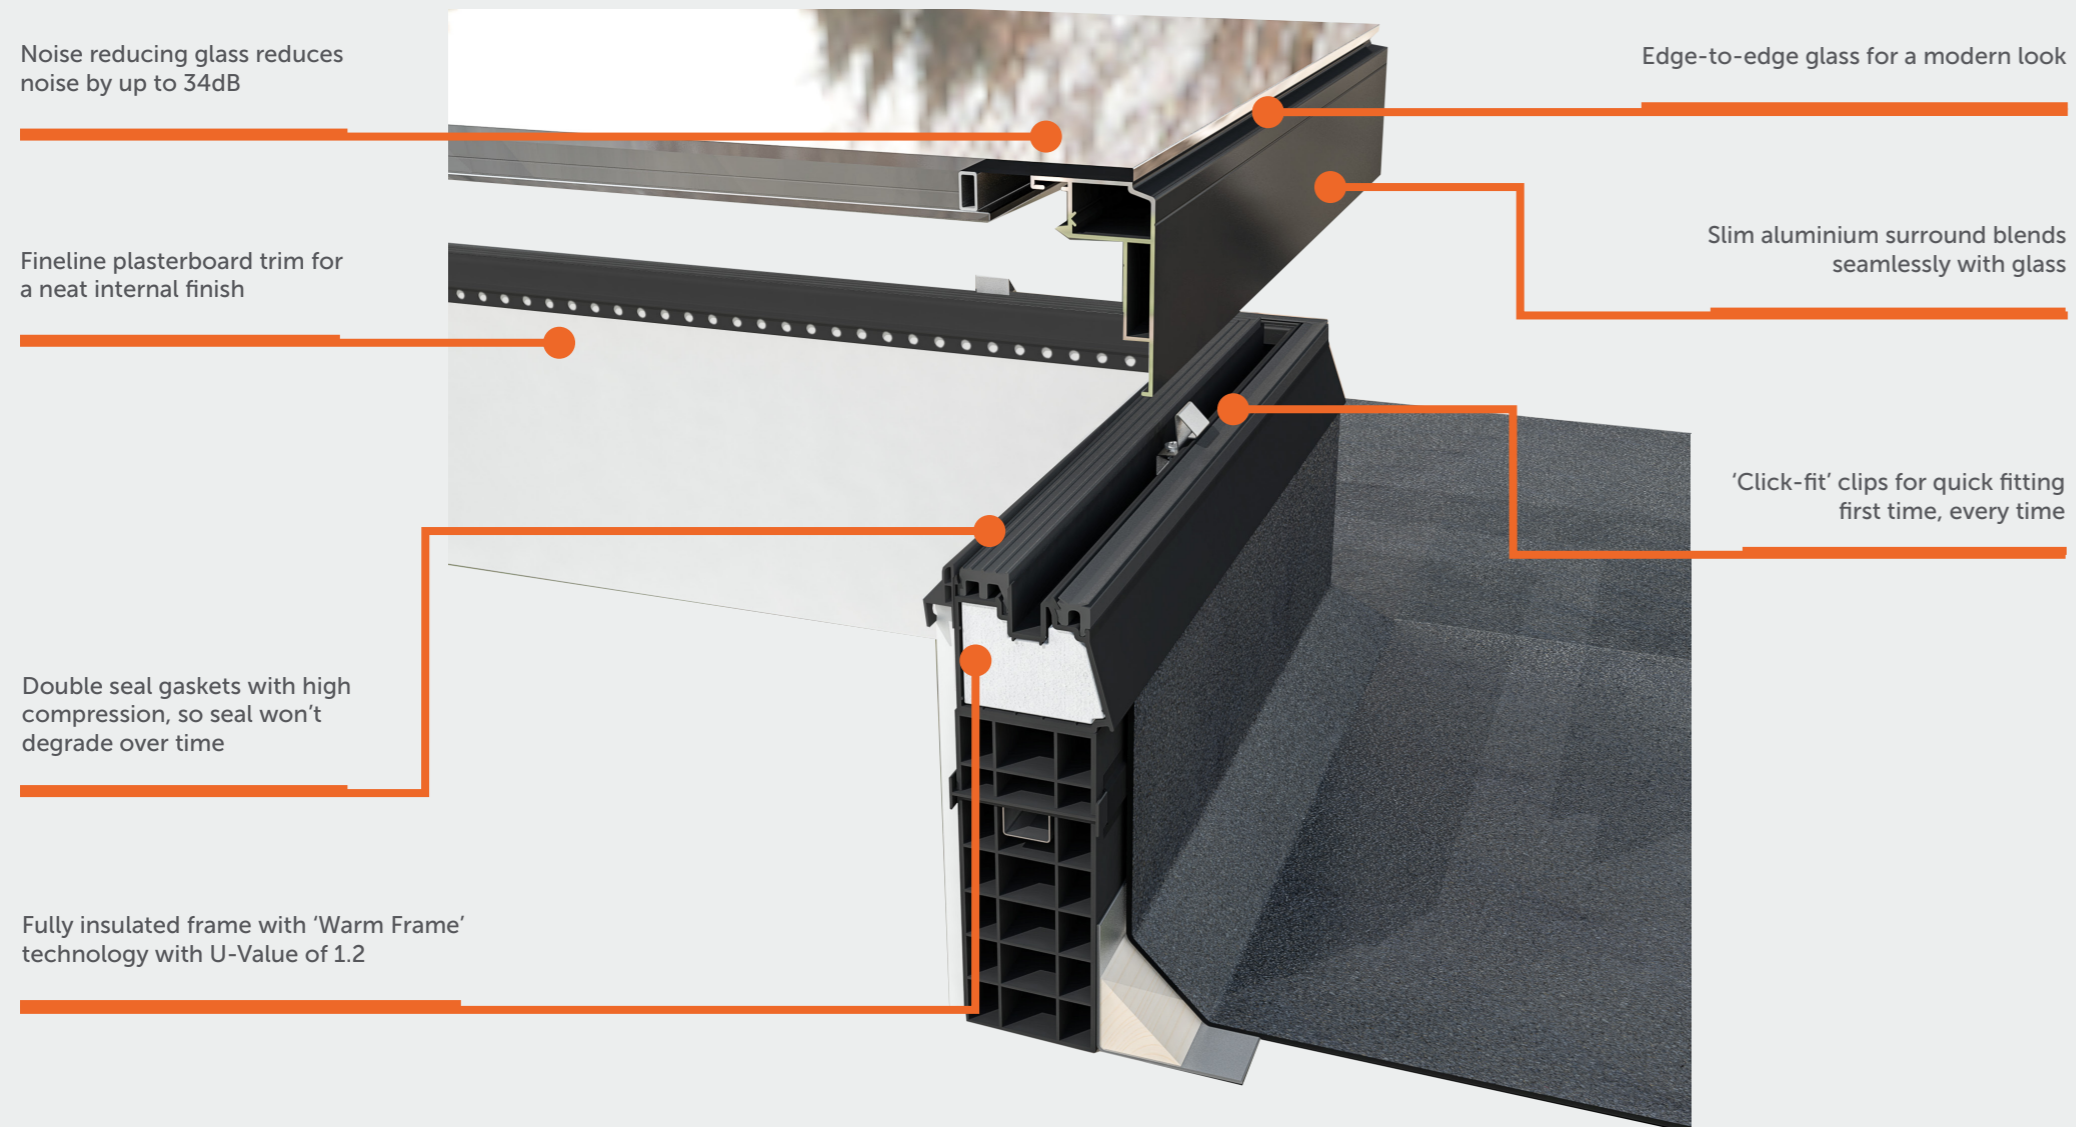

Wendland Flat Skylight

High quality at low prices

Flood your home with light

A Wendland flat skylight is the perfect choice for an extension or orangery – flooding the room below with daylight to create a living space that is bright and airy.

The beauty of the Wendland flat skylight is in its simple design. It blends well with modern homes but can also sit well within a more traditional setting. The unique design features edge-to-edge glass for a modern look – meaning that from the inside, you see only the sky above.

Standard colours: Black, white, grey (bespoke colours available on request)

Sizes: The Wendland flat skylight is designed to provide the maximum in uninterrupted sightlines and is available in a number of square or rectangular sizes.

Internal sizes range from 600mm x 600mm up to 2500mm in length.

Kerb: The optional kerb is factory assembled and delivered in one piece to reduce time on site.

1. 4° pitch for optimum performance
2. Weathering tape for double waterproofing on joints
3. Self-aligning internal reinforcement for fast installation
4. Tilt fillet for optimum membrane run off
5. Fully welded mitred frame means you can install the skylight and waterproof it later