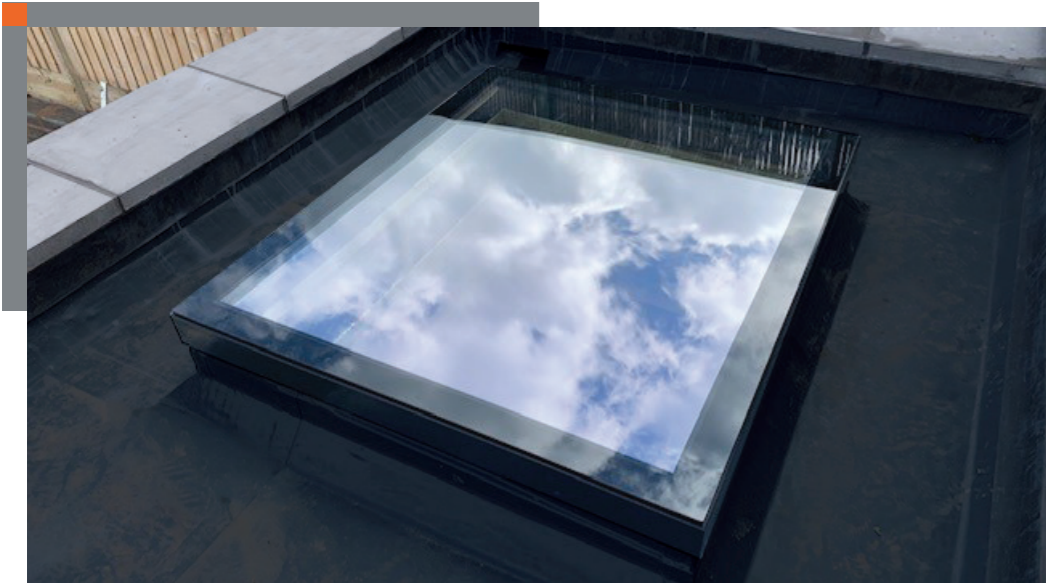

Wendland Flat Skylight

High quality at low prices

Flood your home with light

A Wendland flat skylight is the perfect choice for an extension or orangery – flooding the room below with daylight to create a living space that is bright and airy.

The beauty of the Wendland flat skylight is in its simple design. It blends well with modern homes but can also sit well within a more traditional setting. The unique design features edge-to-edge glass for a modern look – meaning that from the inside, you see only the sky above.

You can relax before your flat skylight is installed, as the Wendland flat skylight is a 'Click to fit' design and faster to install than other skylights, so there's minimal disruption to your home during the installation.

Standard colours: Black, white, grey (bespoke colours available on request)

Sizes: The Wendland flat skylight is designed to provide the maximum in uninterrupted sightlines and is available in a number of square or rectangular sizes.