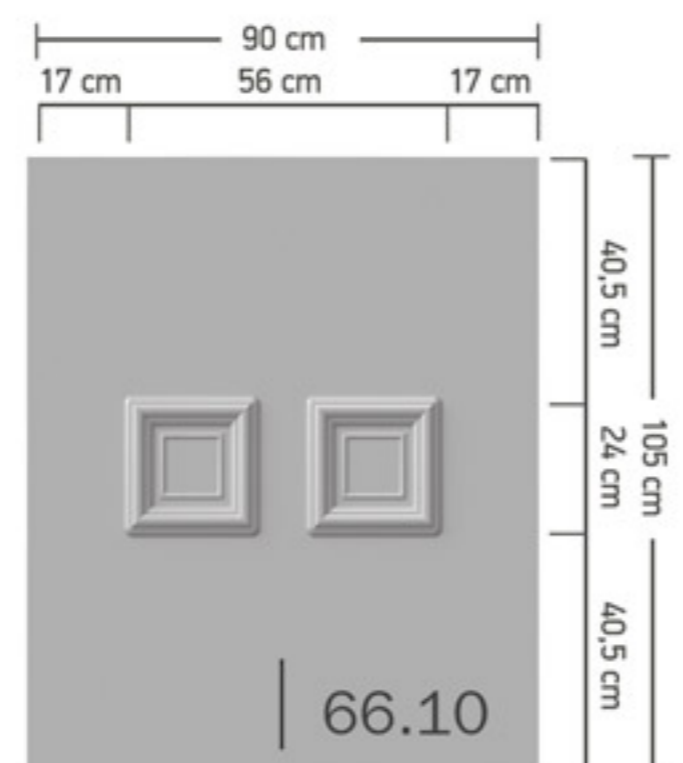

ALUMINIUM HALF & FULL PANELS

**Patterns also available
as Inverted**

ALUMINIUM FULL PANELS

Also available as an Inverted Pattern

70.20

70.30

70.50

70.90