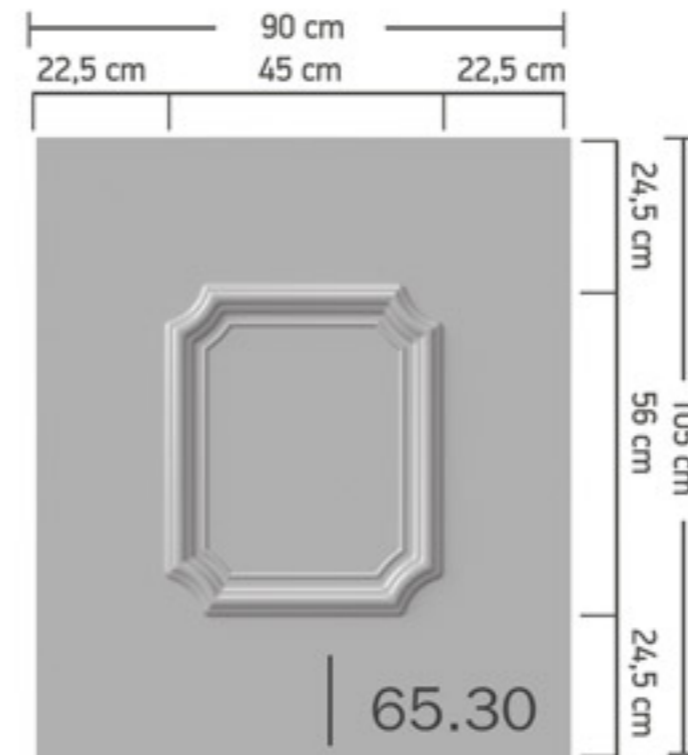

ALUMINIUM HALF & FULL PANELS

**Patterns also available
as Inverted**

ALUMINIUM FULL PANELS

Also available as an Inverted Pattern

70.20

70.30

70.50

70.90