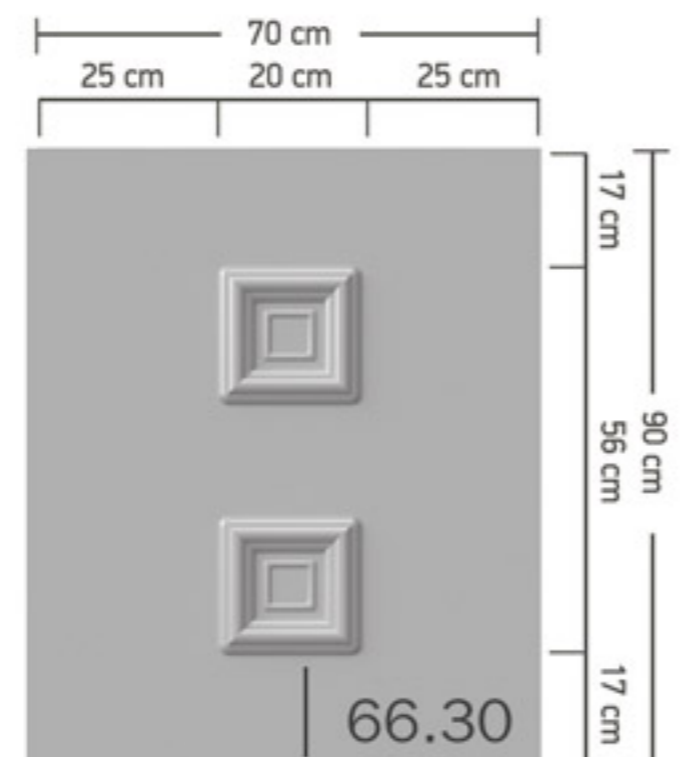

ALUMINIUM HALF & FULL PANELS

**Patterns also available
as Inverted**

ALUMINIUM FULL PANELS

Also available as an Inverted Pattern

70.20

70.30

70.50

70.90