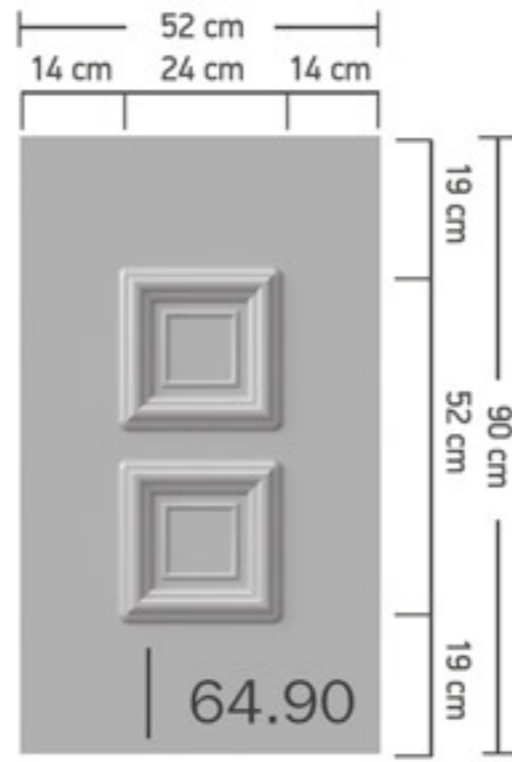

ALUMINIUM HALF & FULL PANELS

**Patterns also available
as Inverted**

ALUMINIUM FULL PANELS

Also available as an Inverted Pattern

70.20

70.30

70.50

70.90