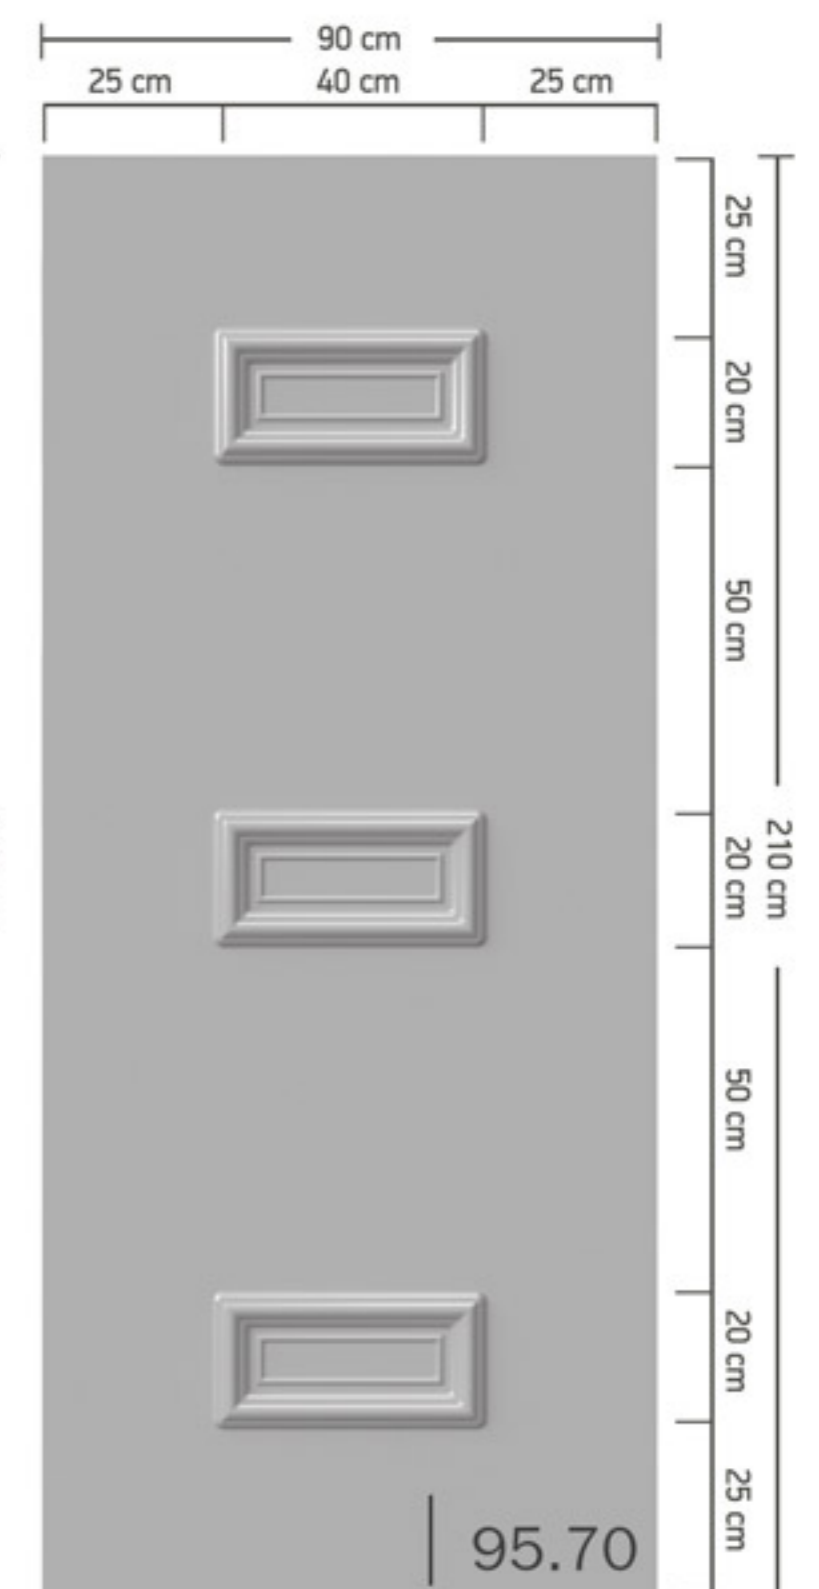

ALUMINIUM HALF & FULL PANELS

**Patterns also available
as Inverted**

ALUMINIUM FULL PANELS

Also available as an Inverted Pattern

70.20

70.30

70.50

70.90