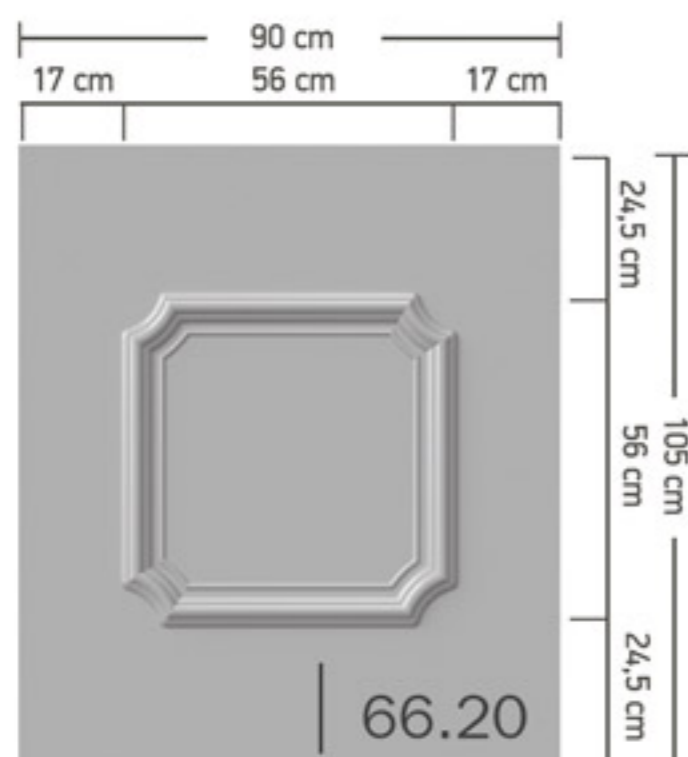

ALUMINIUM HALF & FULL PANELS

**Patterns also available
as Inverted**

ALUMINIUM FULL PANELS

Also available as an Inverted Pattern

70.20

70.30

70.50

70.90