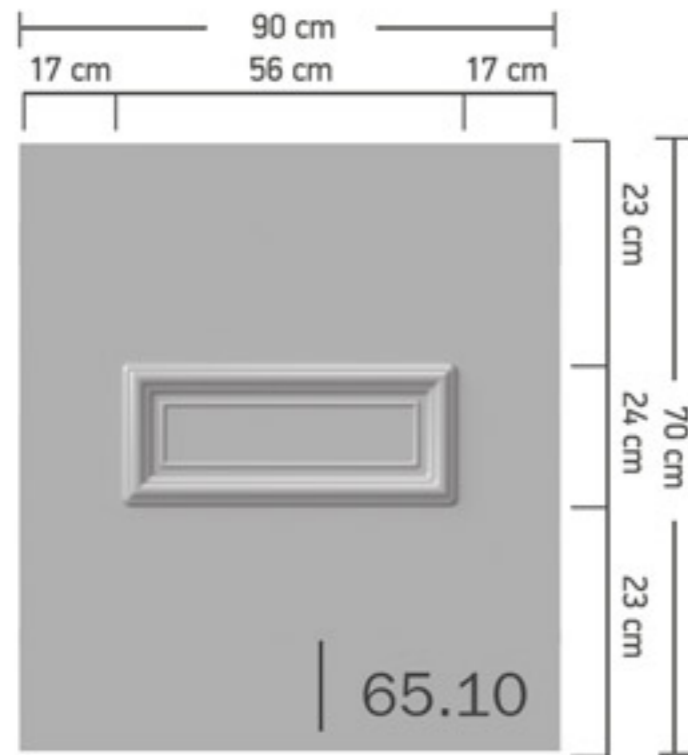

ALUMINIUM HALF & FULL PANELS

**Patterns also available
as Inverted**

ALUMINIUM FULL PANELS

Also available as an Inverted Pattern

70.20

70.30

70.50

70.90