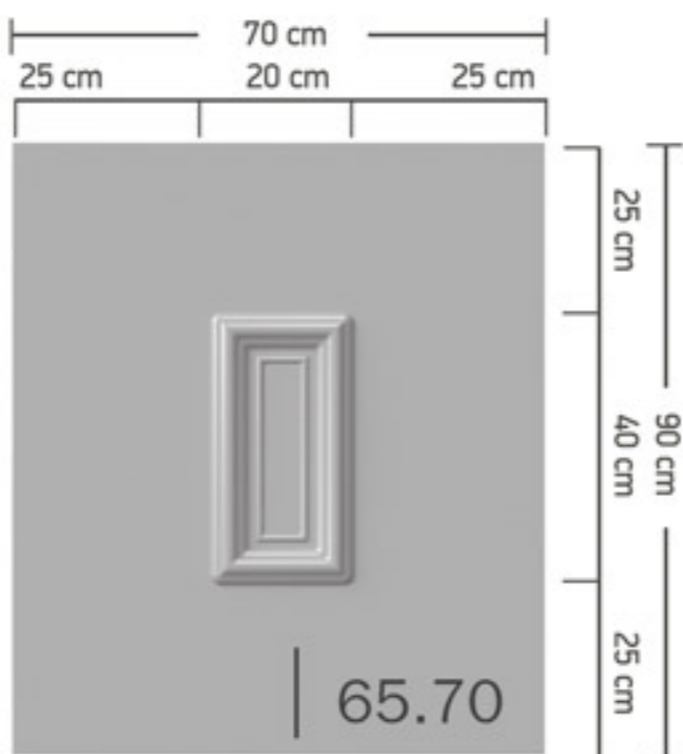

ALUMINIUM HALF & FULL PANELS

**Patterns also available
as Inverted**

ALUMINIUM FULL PANELS

Also available as an Inverted Pattern

70.20

70.30

70.50

70.90