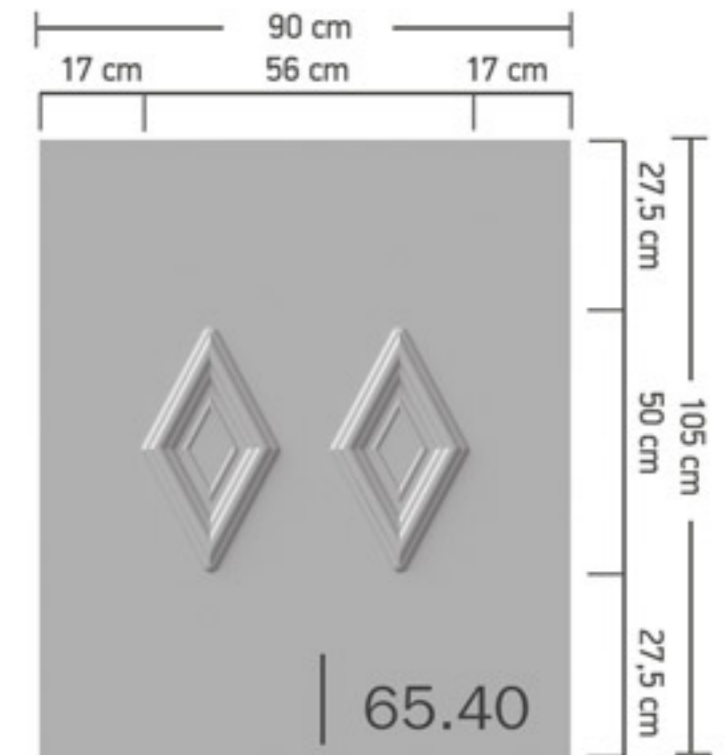

ALUMINIUM HALF & FULL PANELS

**Patterns also available
as Inverted**

ALUMINIUM FULL PANELS

Also available as an Inverted Pattern

70.20

70.30

70.50

70.90