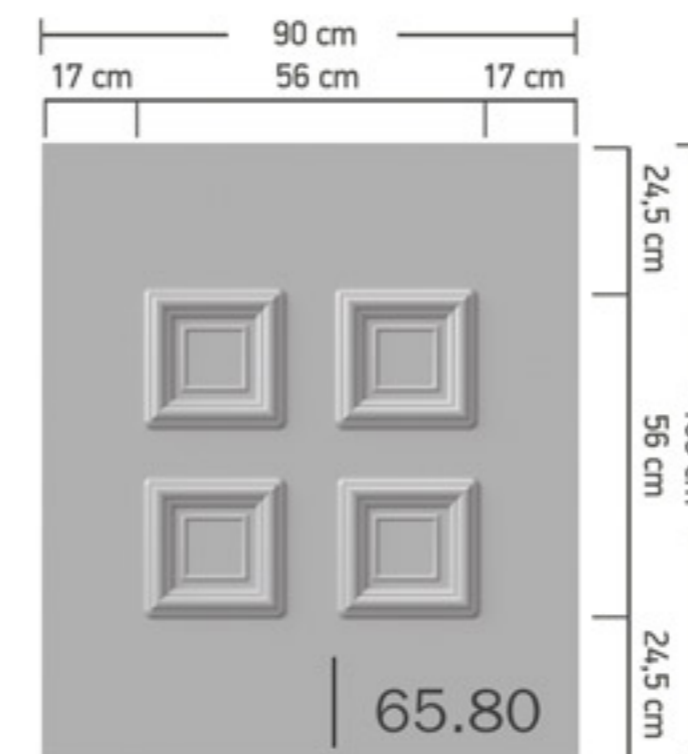

ALUMINIUM HALF & FULL PANELS

**Patterns also available
as Inverted**

ALUMINIUM FULL PANELS

Also available as an Inverted Pattern

70.20

70.30

70.50

70.90