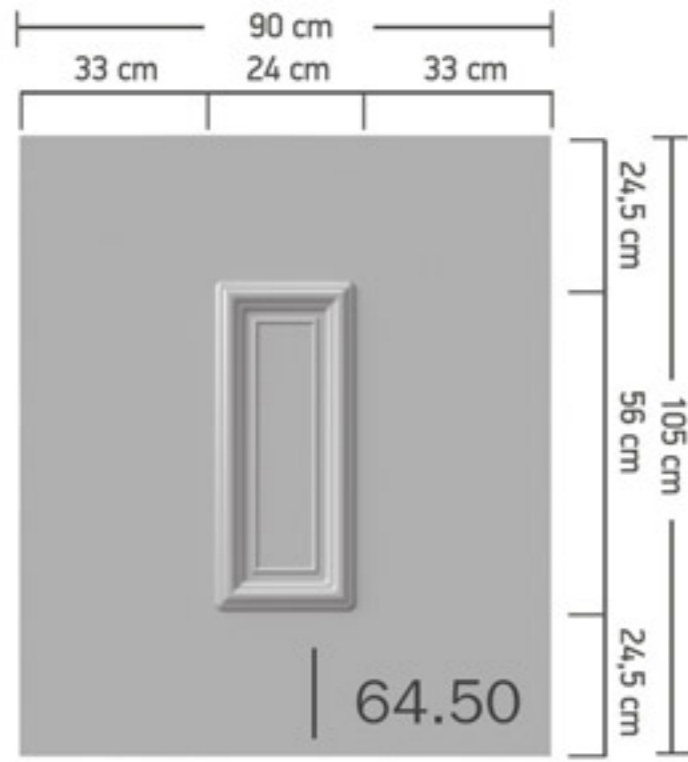

ALUMINIUM HALF & FULL PANELS

**Patterns also available
as Inverted**

ALUMINIUM FULL PANELS

Also available as an Inverted Pattern

70.20

70.30

70.50

70.90