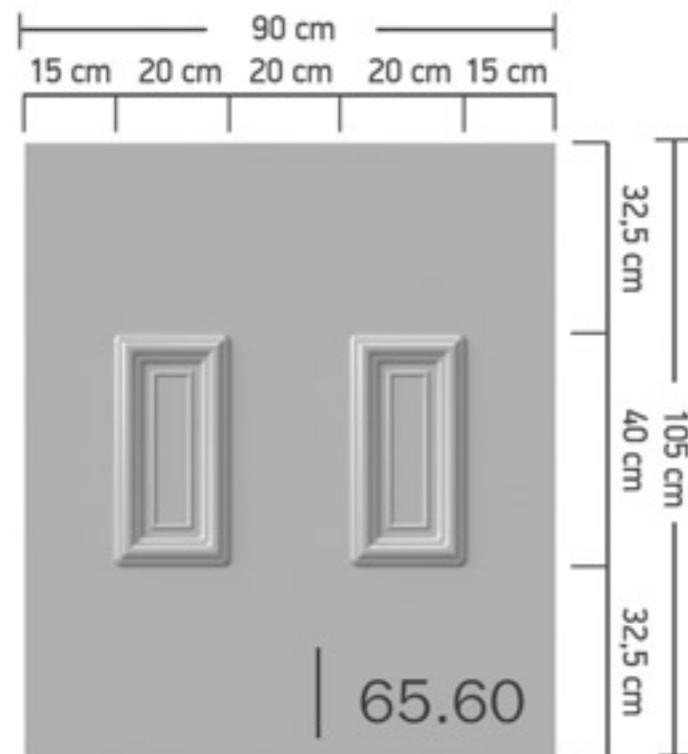

ALUMINIUM HALF & FULL PANELS

**Patterns also available
as Inverted**

ALUMINIUM FULL PANELS

Also available as an Inverted Pattern

70.20

70.30

70.50

70.90