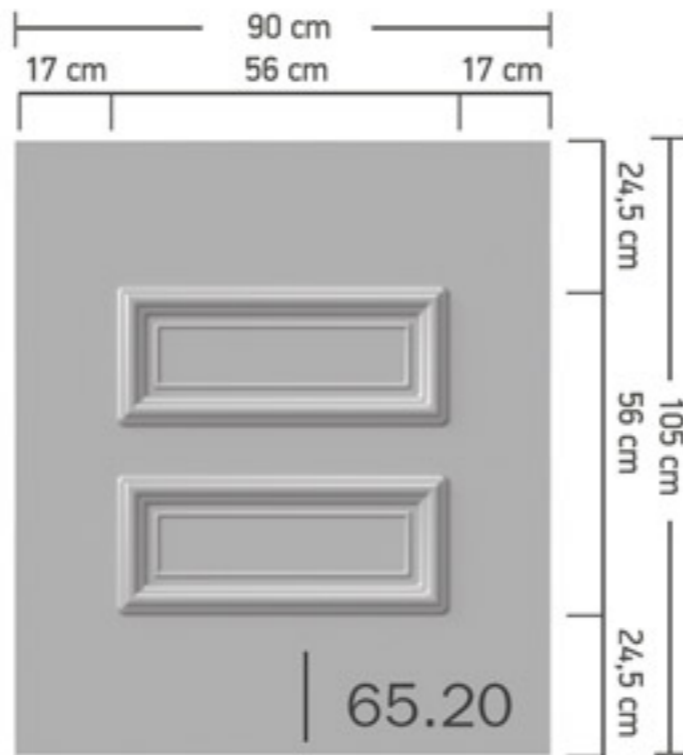

ALUMINIUM HALF & FULL PANELS

**Patterns also available
as Inverted**

ALUMINIUM FULL PANELS

Also available as an Inverted Pattern

70.20

70.30

70.50

70.90