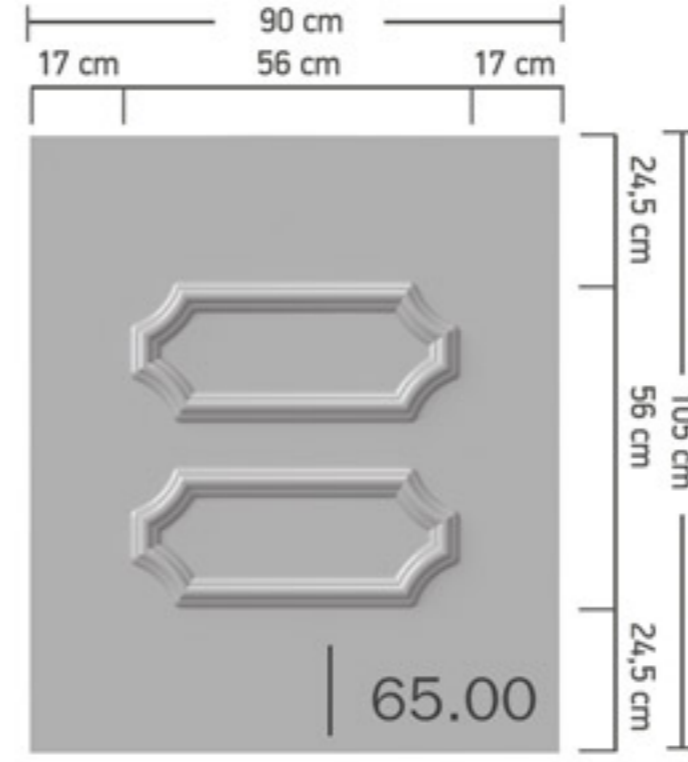

ALUMINIUM HALF & FULL PANELS

**Patterns also available
as Inverted**

ALUMINIUM FULL PANELS

Also available as an Inverted Pattern

70.20

70.30

70.50

70.90