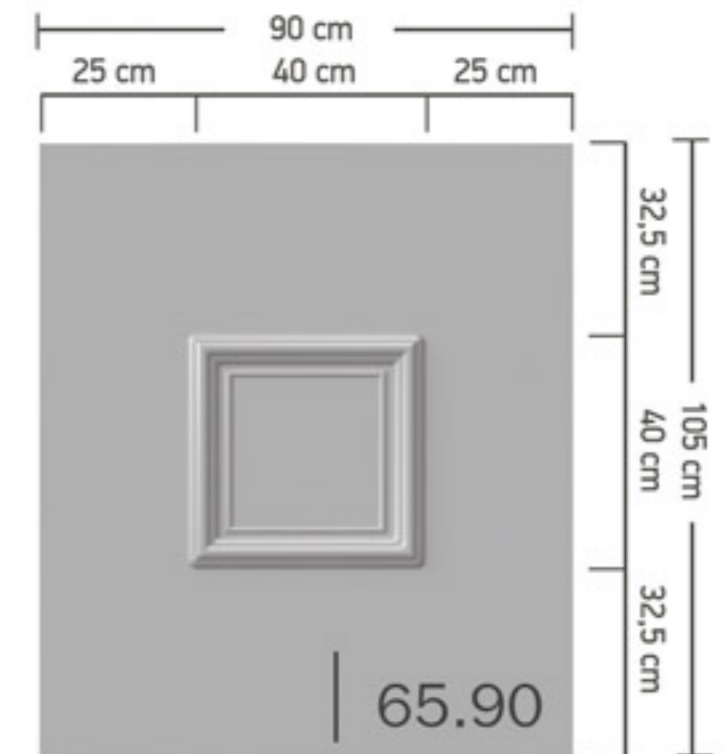

ALUMINIUM HALF & FULL PANELS

**Patterns also available
as Inverted**

ALUMINIUM FULL PANELS

Also available as an Inverted Pattern

70.20

70.30

70.50

70.90