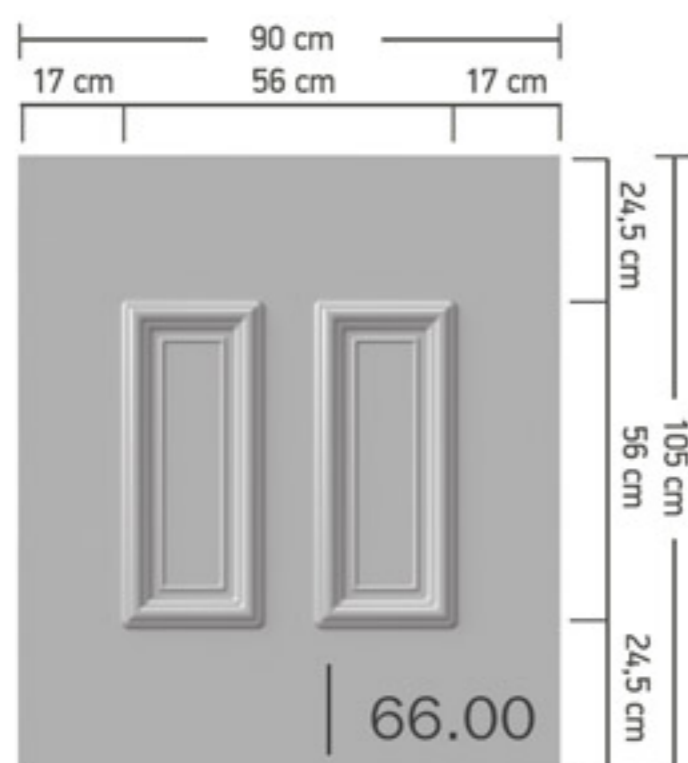

ALUMINIUM HALF & FULL PANELS

**Patterns also available
as Inverted**

ALUMINIUM FULL PANELS

Also available as an Inverted Pattern

70.20

70.30

70.50

70.90